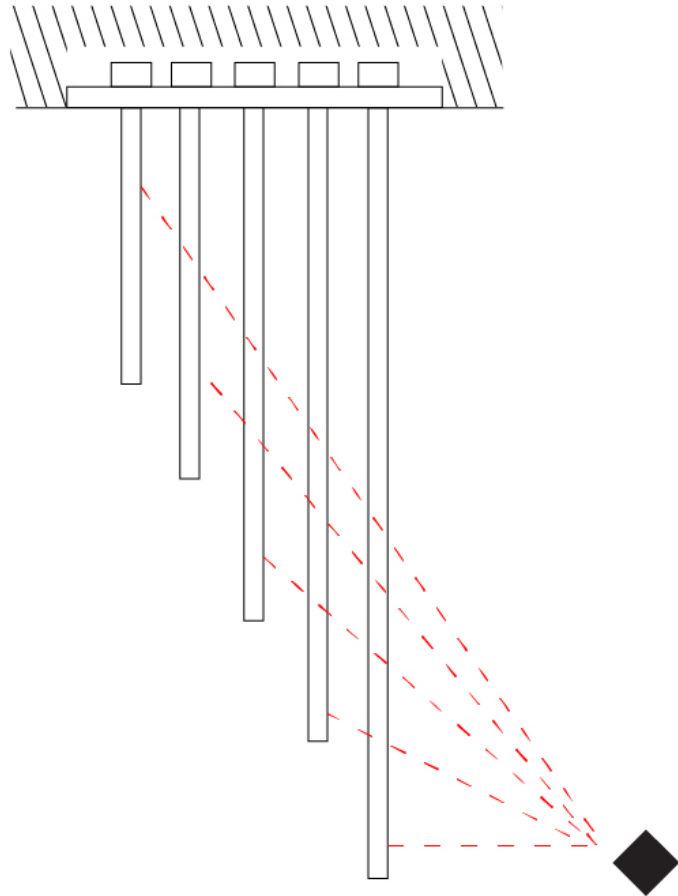

SPILO 5 ROD RECESSED

D46017-

PROJECT
TYPE
SPECIFIER
QUANTITY
DATE

D