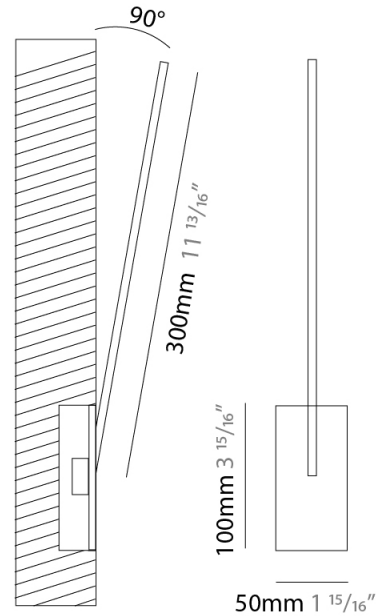

PROJECT
TYPE
SPECIFIER
QUANTITY
DATE

SPILLO 1 ROD RECESSED

D46013- -
base number   Color   Finish
                         Temperature   Options

1. To build a product code in our configurator select the specify button on the base model # product page
2. To build a manual product code on this datasheet choose from the options listed below in blue font and add the suffix to the base model #

GENERAL

Series: Spillo
Subseries: Spillo 1 Rod
Brand: Icone
Division: Design
Mounting Type: Recessed
Mounting Location: Wall
Subcategory: Ambient

PHYSICAL

Shape: Rectangle
Width (mm): 50
Width (in): 1 15/16
Height (mm): 300
Height (in): 11 13/16
Light Distribution: Adjustable
Fixture Finish: WHI / BLK / CHR / BGD
Fixture Material: Brass

ELECTRICAL

Lamp Type: LED
Total Output Wattage (W): 3.96
Dimming: 0-10V Dimming
Driver Included: No
Driver Location: Remote
Driver Type: Constant Voltage - 120 / 277Vac
Driver Class: Class 2
Input Voltage (V): 120 - 277
Output Voltage (V): 12
Upon Request: (Not included, see components) 0-10Vdc dimming / 277Vac

LED

Color Temperature (°K): 2700 / 3000
Nominal Lumen (lm): 330
CRI: >90 CRI
Lamp Life (hrs): 50000

OPTICAL

Adjustability: Tilt 120°

RATINGS AND CERTIFICATIONS

Certified By: Certified for North American Standards
IP rating: IP20