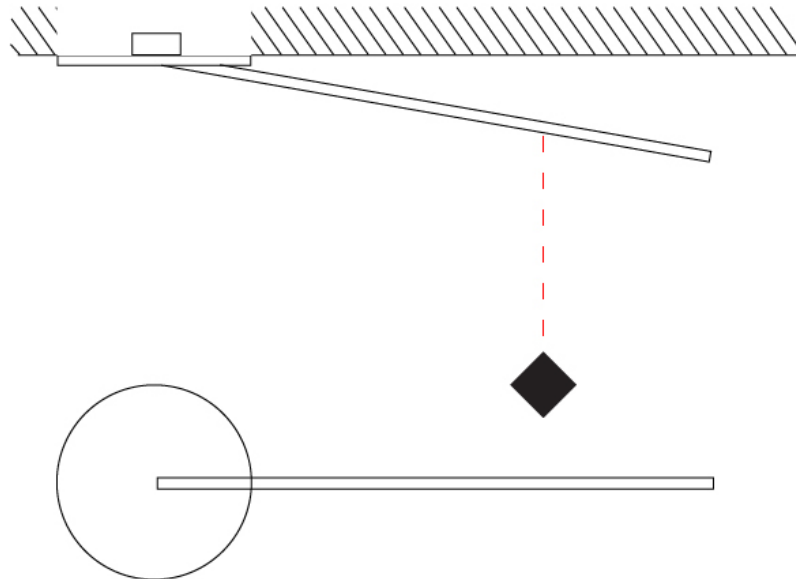

SPILO 1 ROD RECESSED

D46020-

PROJECT

TYPE

SPECIFIER

QUANTITY

DATE

D